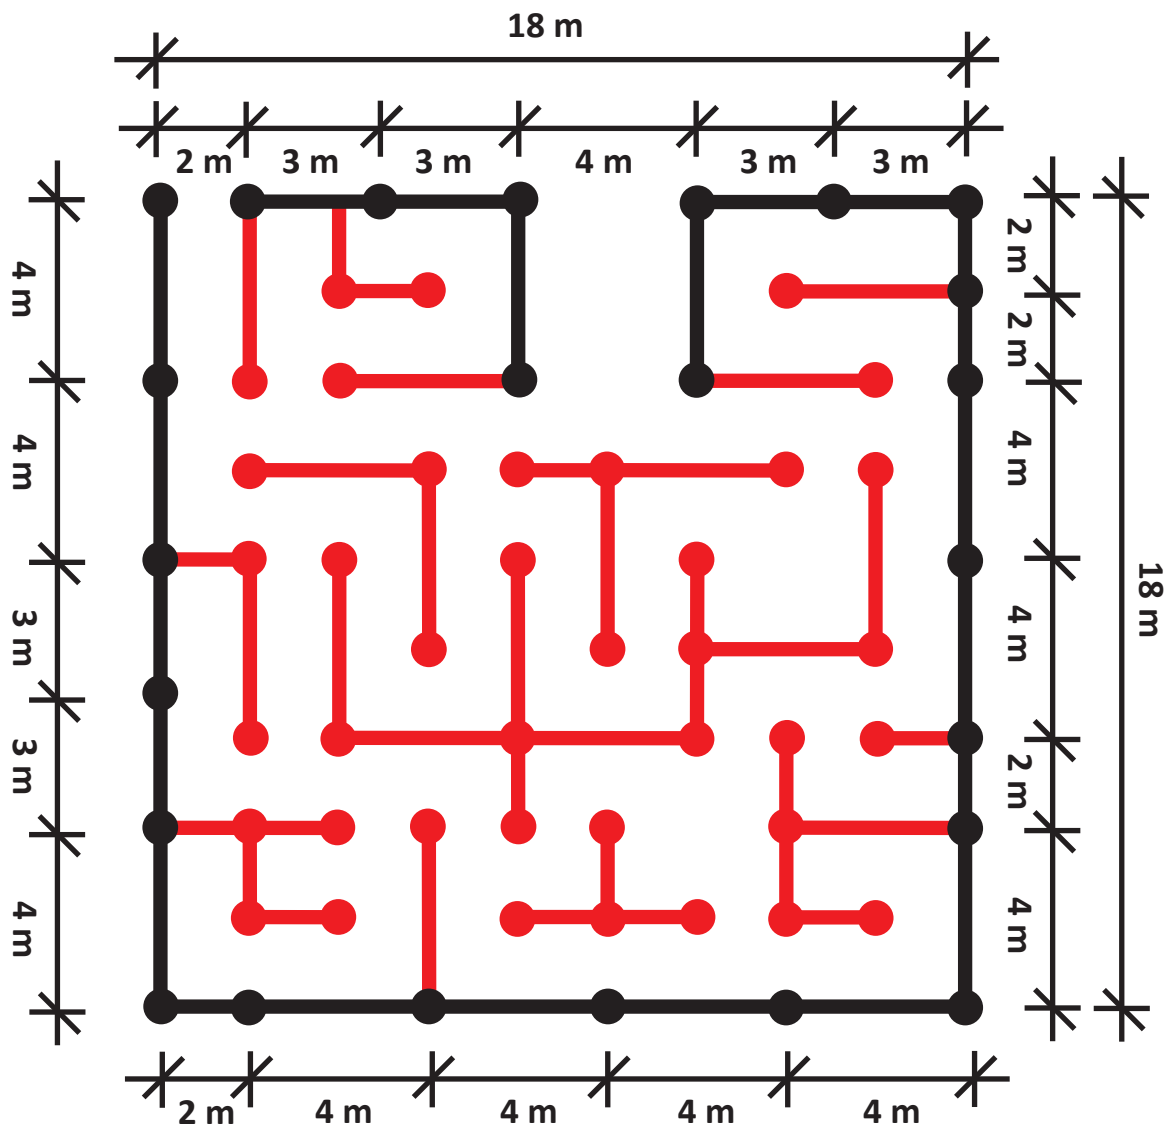

DRAWING MAZE, WOD 2019

● Fence post, 24 pieces ● Small post, 39 pieces

■ Board "1 inch 4"
(22x95 mm)

■ Tape / plastic strap

Total: 2 x 80 m = 160 m
cut in lengths of 4 meters

Alternative:

9 x 9 m; 1 m wide track

13,5 x 13,5 m; 1,5 m wide track

18 x 18 m; 2 m wide track